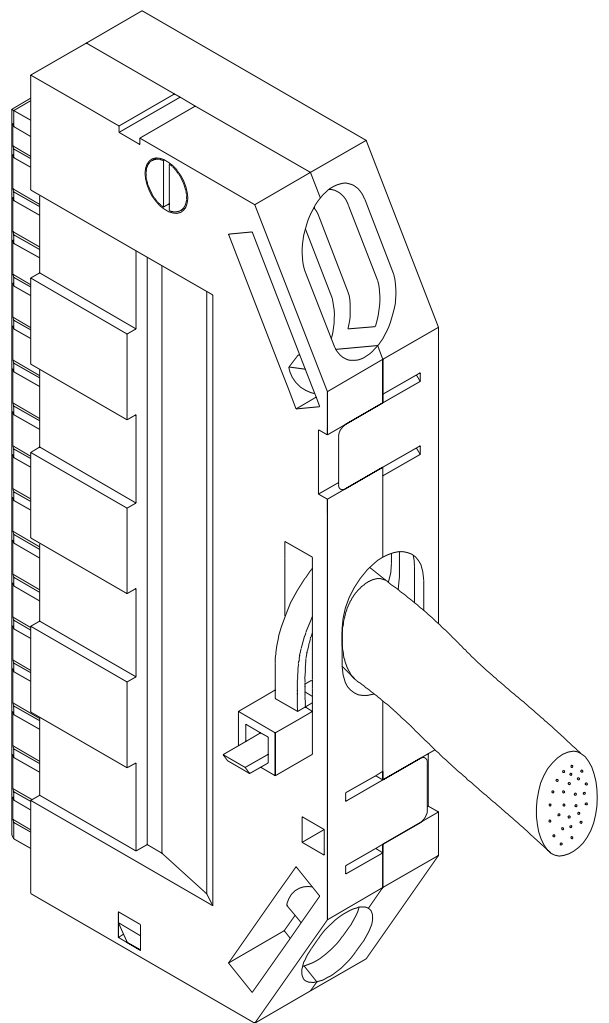

CONNECTOR HOUSING SYSTEM

HOUSINGS FOR C AND R CONNECTORS

Ordering code

PCHI	Housing for C-female IDC, solder and wire wrap types and R-male	
PCHIS	Whole set consisting of two pieces of PCHI and the required screws and cable tie.	
PCHL	Housing for C-male and R-female	
PCHLS	Whole set consisting of two pieces of PCHL and the required screws and cable tie.	

Material PC

Flammability UL 94 V-0

Colour Grey