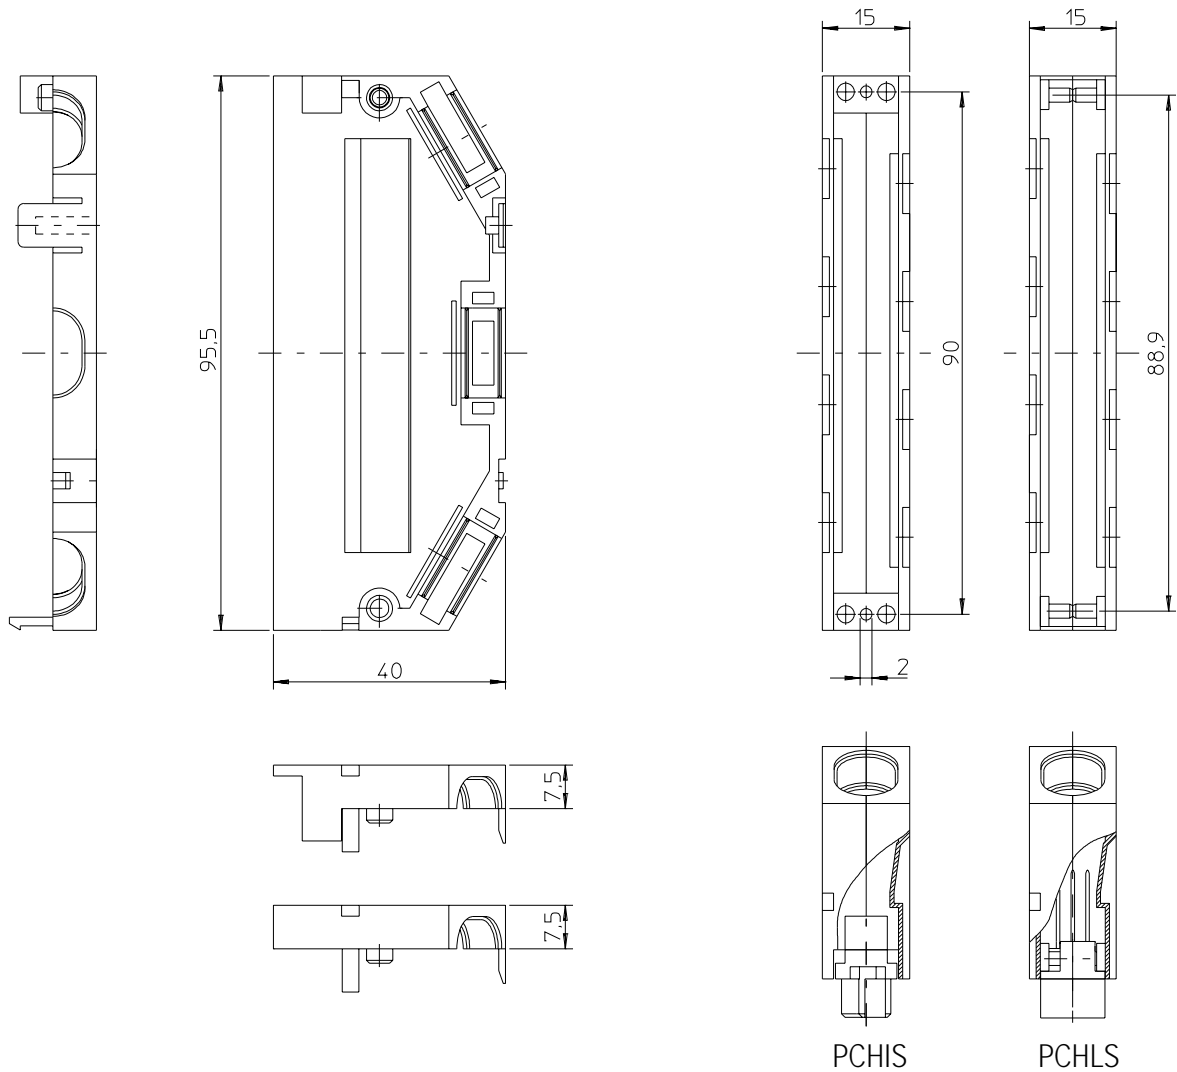

CONNECTOR HOUSING SYSTEM

HOUSINGS FOR C AND R CONNECTORS

Ordering code

PCHI	Housing for C-female IDC, solder and wire wrap types and R-male	
PCHIS	Whole set consisting of two pieces of PCHI and the required screws and cable tie.	
PCHL	Housing for C-male and R-female	
PCHLS	Whole set consisting of two pieces of PCHL and the required screws and cable tie.	

Material PC

Flammability UL 94 V-0

Colour Grey