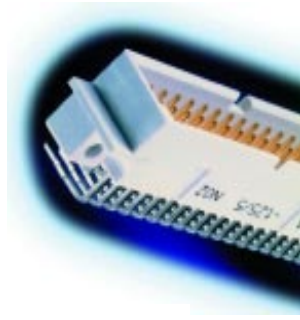

CONNECTOR HOUSING SYSTEM

HOUSINGS FOR C AND R CONNECTORS

Ordering code

PCHI	Housing for C-female IDC, solder and wire wrap types and R-male	
PCHIS	Whole set consisting of two pieces of PCHI and the required screws and cable tie.	
PCHL	Housing for C-male and R-female	
PCHLS	Whole set consisting of two pieces of PCHL and the required screws and cable tie.	

Material PC

Flammability UL 94 V-0

Colour Grey