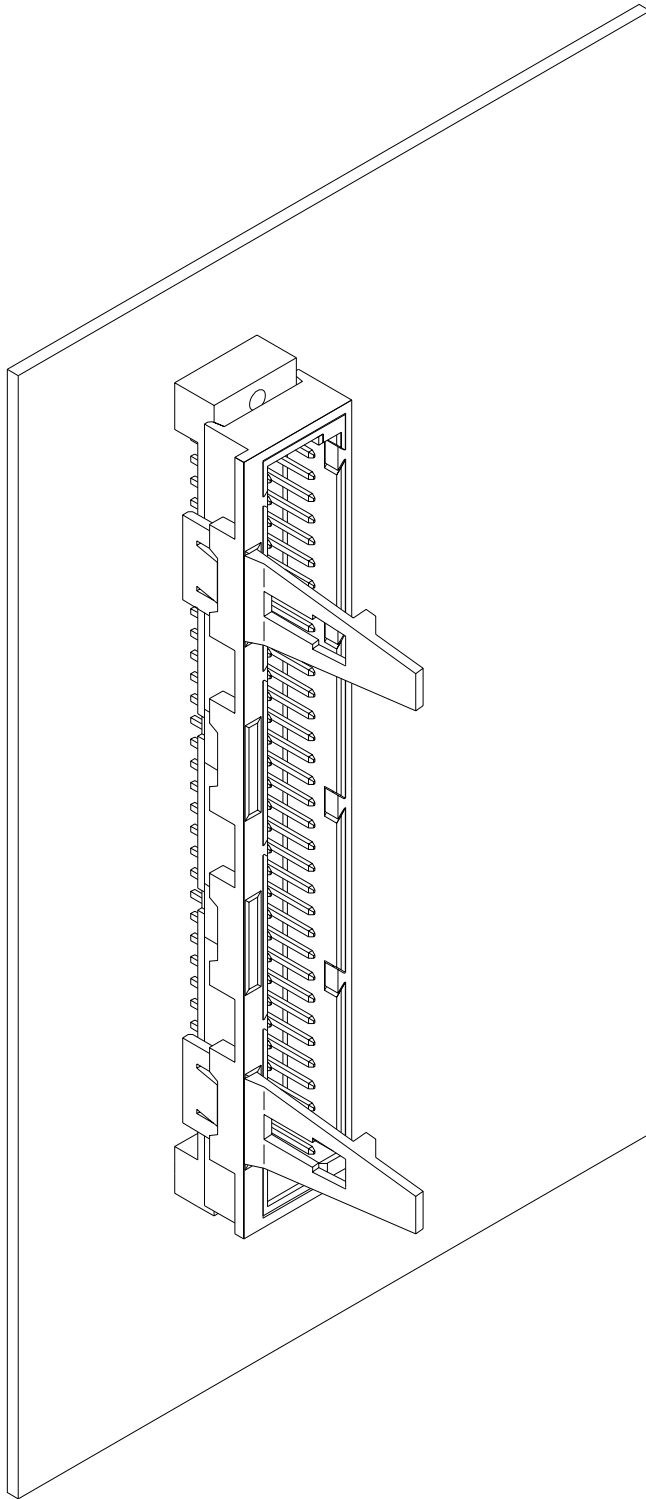

CONNECTOR HOUSING SYSTEM

HOUSINGS FOR C AND R CONNECTORS

Ordering code

PCHI	Housing for C-female IDC, solder and wire wrap types and R-male	
PCHIS	Whole set consisting of two pieces of PCHI and the required screws and cable tie.	
PCHL	Housing for C-male and R-female	
PCHLS	Whole set consisting of two pieces of PCHL and the required screws and cable tie.	

Material PC

Flammability UL 94 V-0

Colour Grey