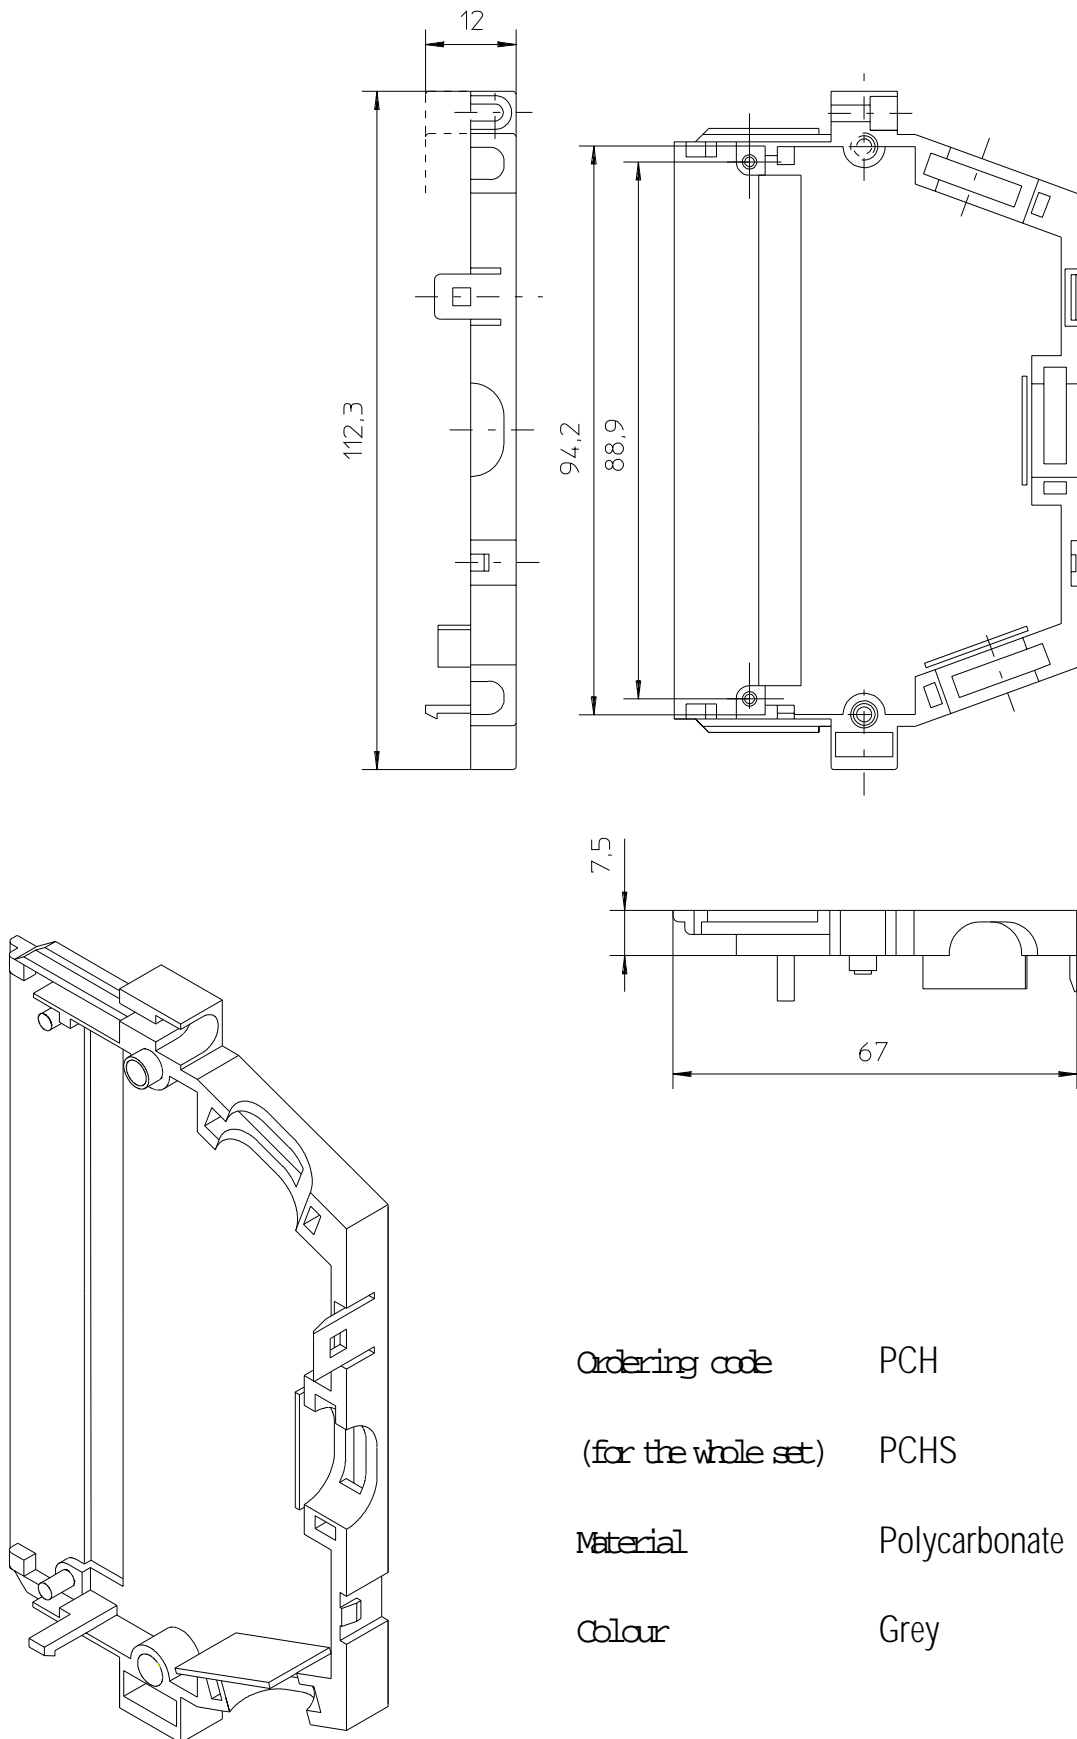

CONNECTOR HOUSING SYSTEM

CABLE HOUSING FOR C, D AND R CONNECTORS

Ordering code	PCH
(for the whole set)	PCHS
Material	Polycarbonate
Colour	Grey