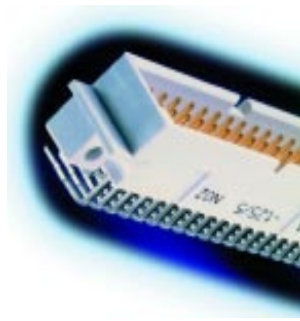

CONNECTOR HOUSING SYSTEM

CABLE HOUSING FOR C, D AND R CONNECTORS

Ordering code	PCH
(for the whole set)	PCHS
Material	Polycarbonate
Colour	Grey