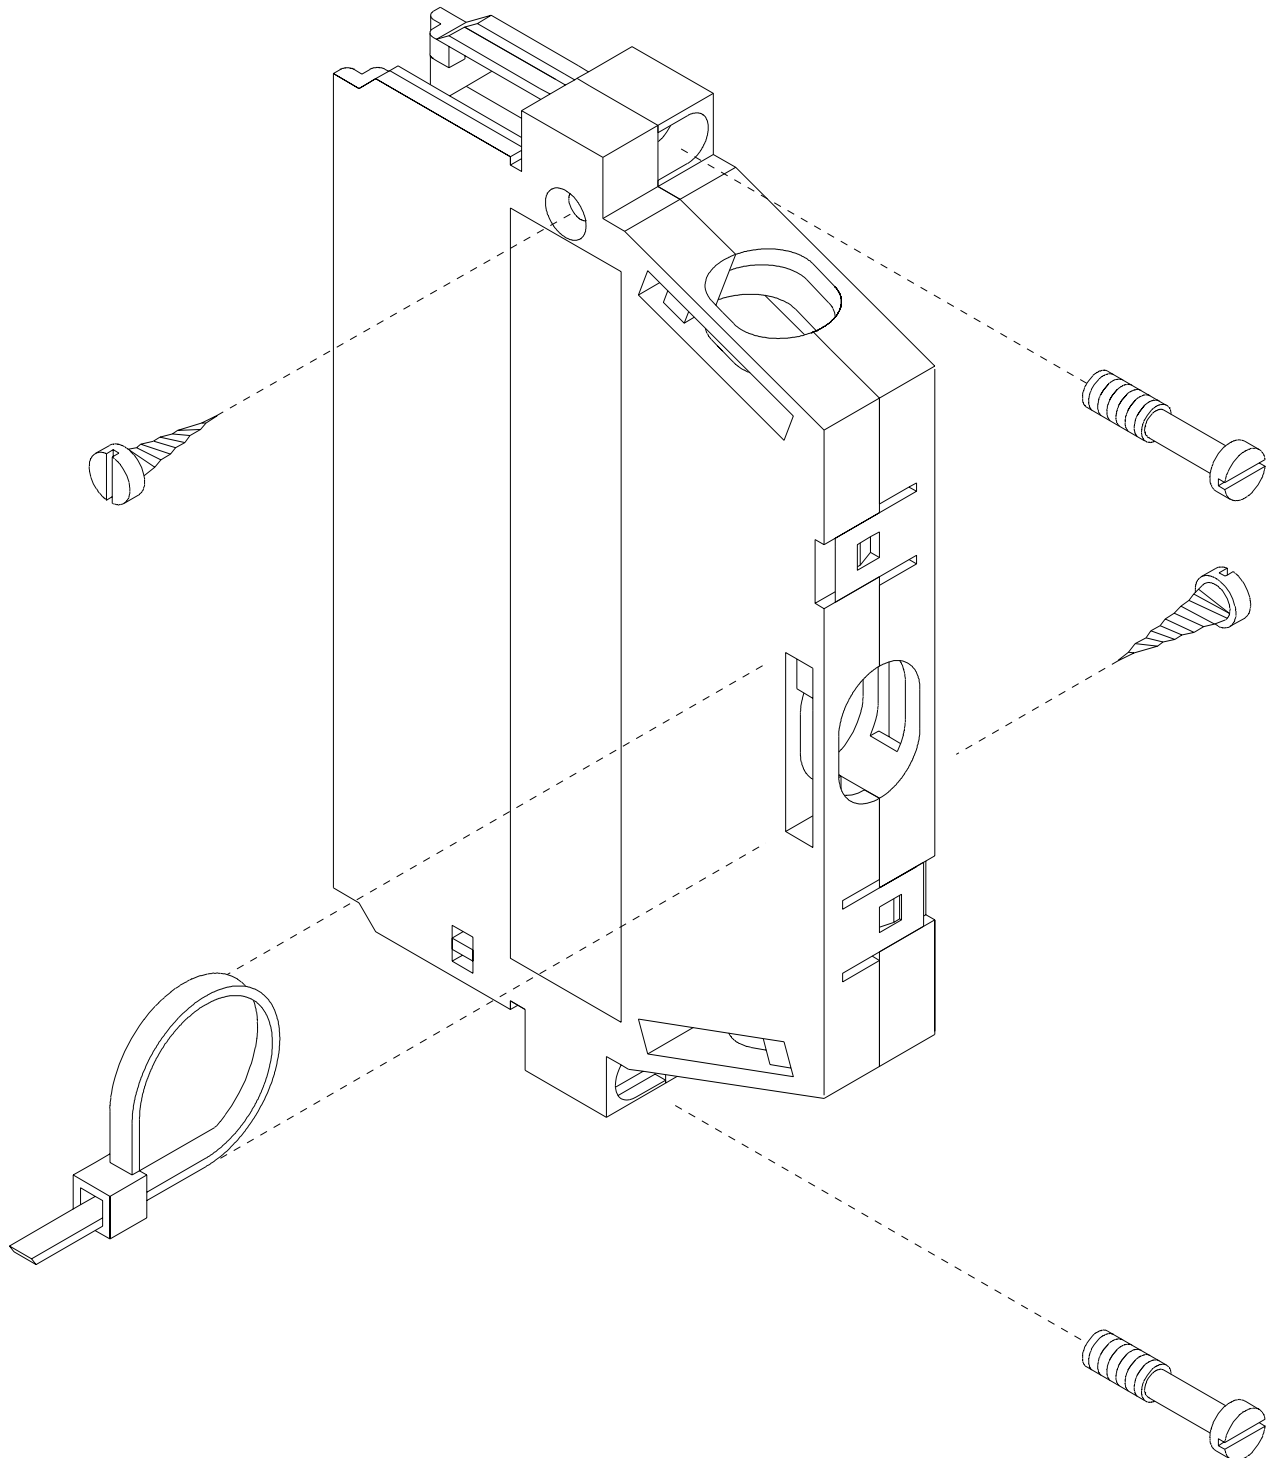

CONNECTOR HOUSING SYSTEM

CABLE HOUSING FOR C, D AND R CONNECTORS

Ordering code	PCH
(for the whole set)	PCHS
Material	Polycarbonate
Colour	Grey