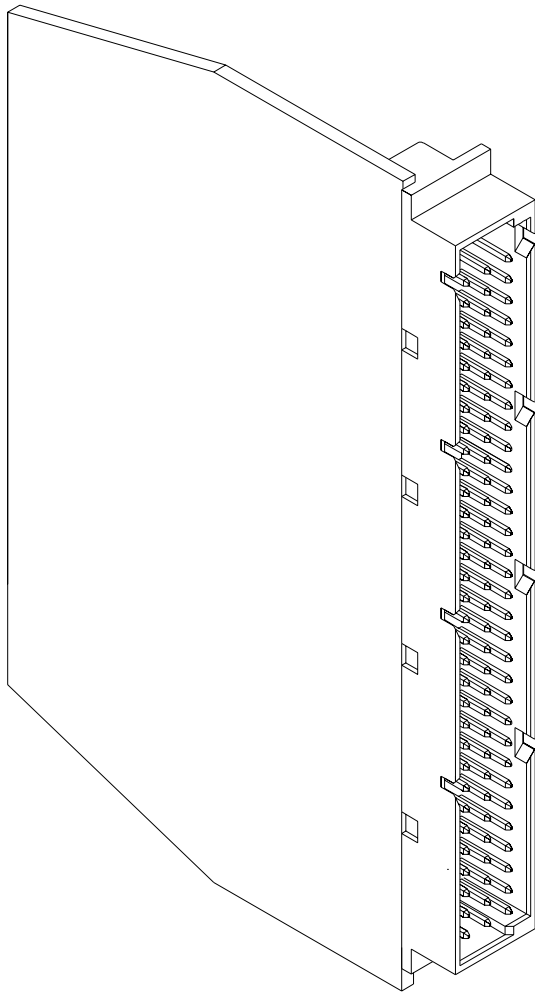

# HOUSING FOR C/4 CONNECTOR

ONE MODULE HOUSING FOR C/4 AND C/8 FEMALE CONNECTORS

Ordering Code

White

Grey

C/4H

C/4H\*1

C/4H-IK