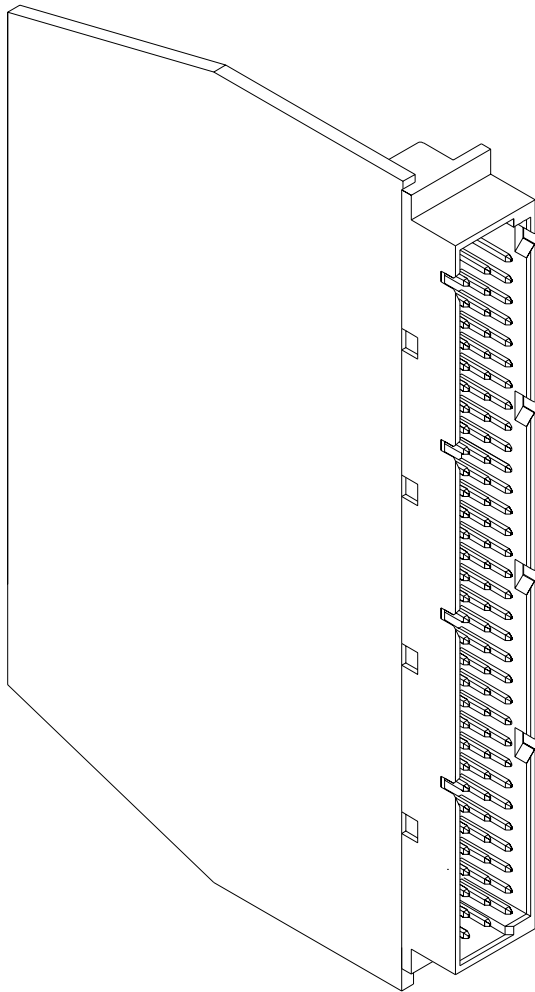

HOUSING FOR C/4 CONNECTOR

ONE MODULE HOUSING FOR C/4 AND C/8 FEMALE CONNECTORS

Ordering Code

White

Grey

C/4H

C/4H*1

C/4H-IK