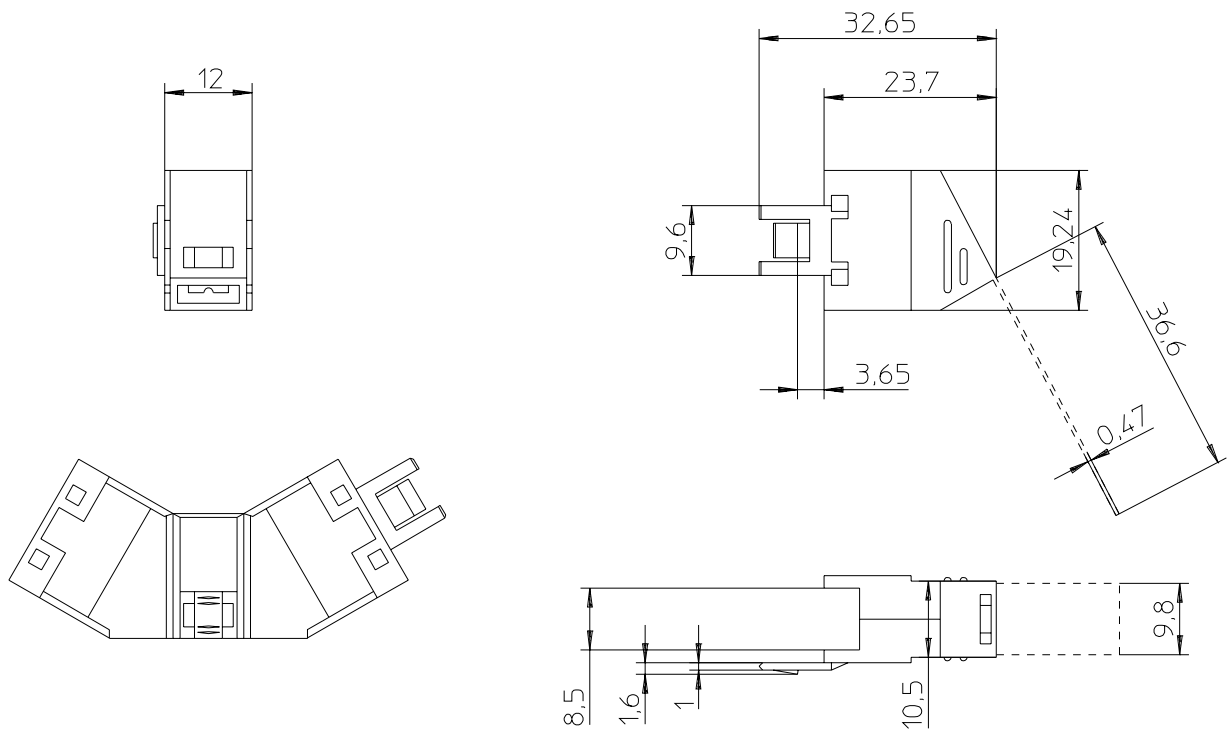

HOUSING FOR C/4 CONNECTOR

ONE MODULE HOUSING FOR C/4 AND C/8 FEMALE CONNECTORS

Ordering Code

White

Grey

C/4H

C/4H*1

C/4H-IK