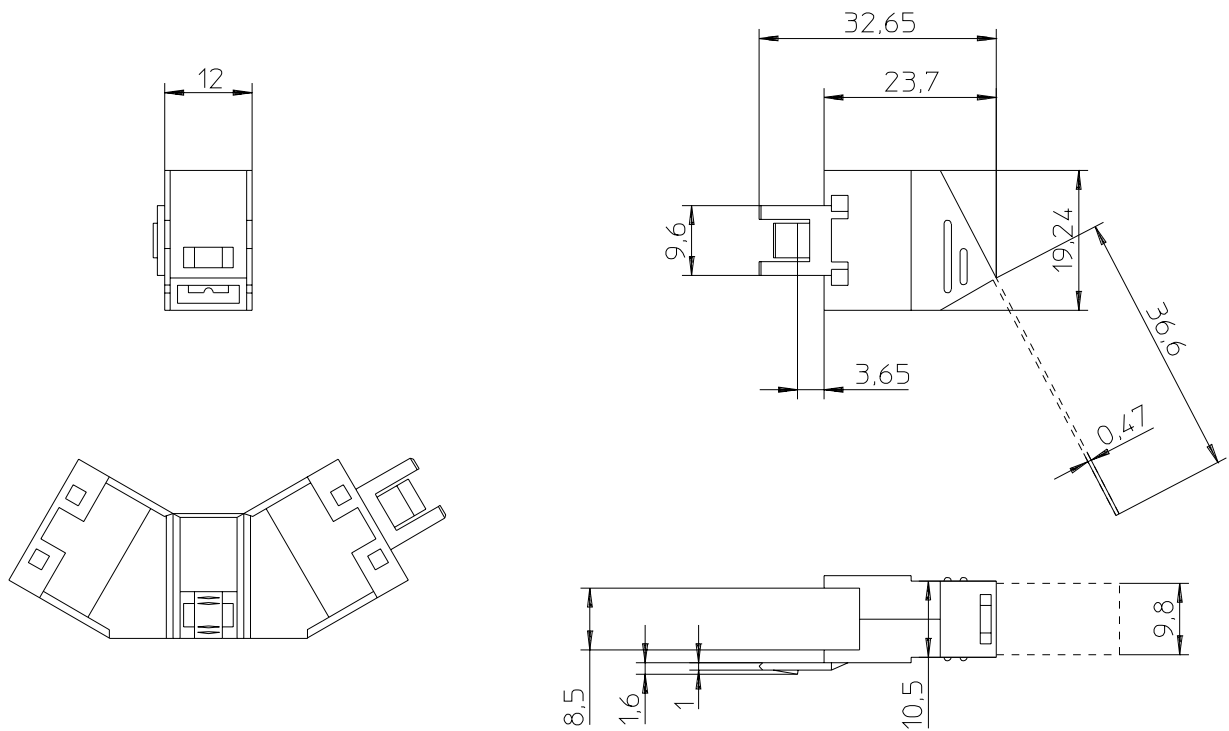

# HOUSING FOR C/4 CONNECTOR

ONE MODULE HOUSING FOR C/4 AND C/8 FEMALE CONNECTORS

Ordering Code

White

Grey

C/4H

C/4H\*1

C/4H-IK